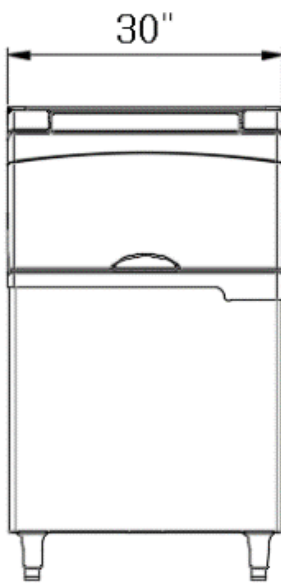

IB-044

Features

- High Quality construction and components
- High density Urethane insulation
- Convenient Door Handle
- 440 lbs storage capacity
- Adjustable leg height
- High quality Stainless Steel Exterior

IB-044 STORAGE BIN

Dimensions	W	D	H
in	30	34.3	46

Weight	Lbs	Kg
IB-044	143	65