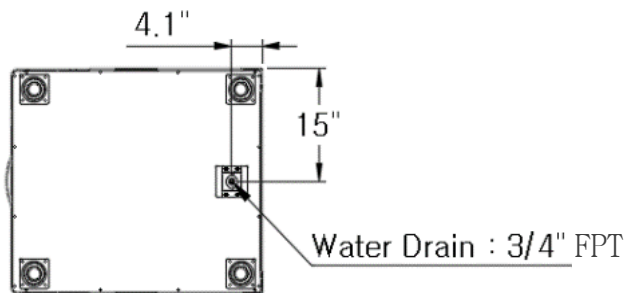

IB-044

Features

- High Quality construction and components
- High density Urethane insulation
- Convenient Door Handle
- 440 lbs storage capacity
- Adjustable leg height
- High quality Stainless Steel Exterior

IB-044 STORAGE BIN

Dimensions	W	D	H
in	30	34.3	46

Weight	Lbs	Kg
IB-044	143	65