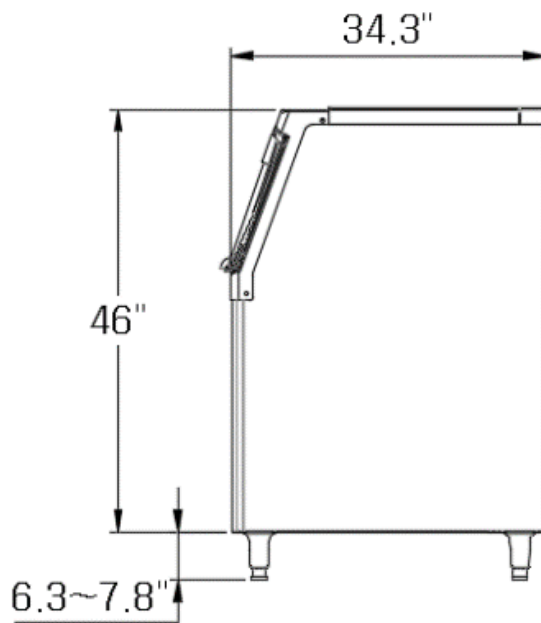

IB-044

Features

- High Quality construction and components
- High density Urethane insulation
- Convenient Door Handle
- 440 lbs storage capacity
- Adjustable leg height
- High quality Stainless Steel Exterior

IB-044 STORAGE BIN

Dimensions	W	D	H
in	30	34.3	46

Weight	Lbs	Kg
IB-044	143	65