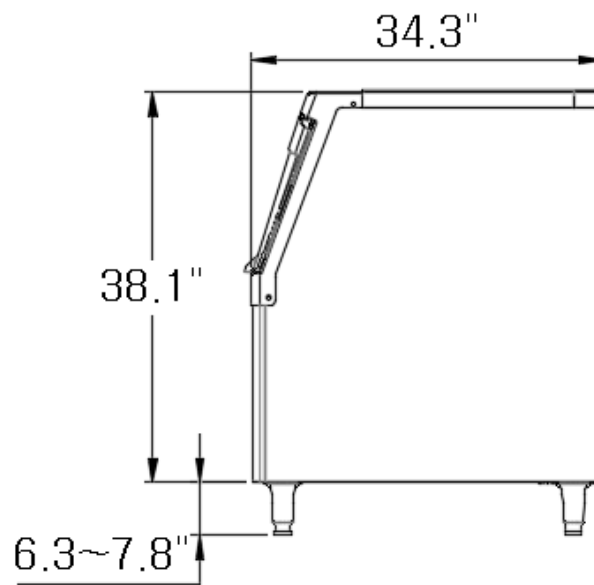

IB-026-22

Features

- High Quality construction and components
- High density Urethane insulation
- Convenient Door Handle
- 265 lbs storage capacity
- Adjustable leg height
- High quality Stainless Steel Exterior

IB-026-22 STORAGE BIN

Dimensions	W	D	H
in	22.4	34.3	38.1

Weight	Lbs	Kg
IB-026-22	99	45.4