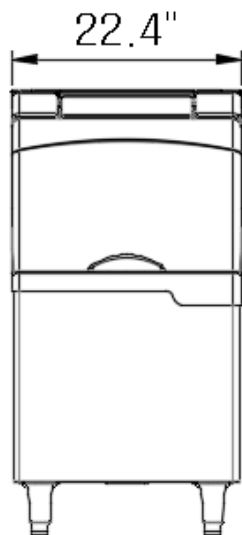

IB-026-22

Features

- High Quality construction and components
- High density Urethane insulation
- Convenient Door Handle
- 265 lbs storage capacity
- Adjustable leg height
- High quality Stainless Steel Exterior

IB-026-22 STORAGE BIN

Dimensions	W	D	H
in	22.4	34.3	38.1

Weight	Lbs	Kg
IB-026-22	99	45.4