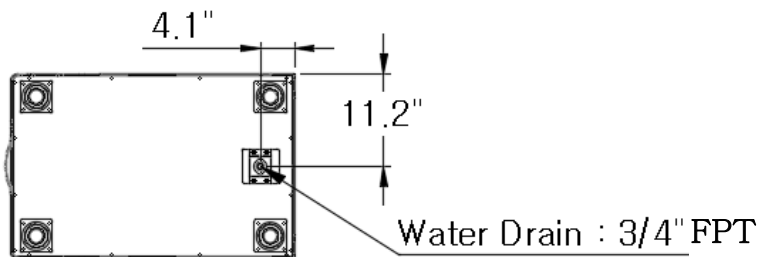

IB-026-22

Features

- High Quality construction and components
- High density Urethane insulation
- Convenient Door Handle
- 265 lbs storage capacity
- Adjustable leg height
- High quality Stainless Steel Exterior

IB-026-22 STORAGE BIN

Dimensions	W	D	H
in	22.4	34.3	38.1

Weight	Lbs	Kg
IB-026-22	99	45.4